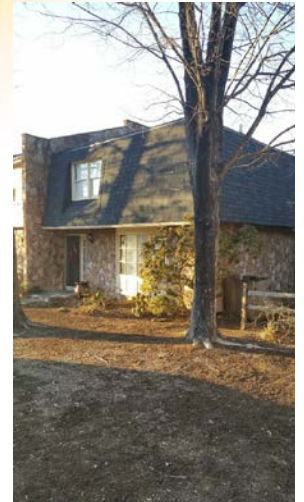

PROJECT SPOTLIGHT STONEHENGE TOWNHOMES

Roanoke, VA

We at Melvin T. Morgan Roofing have completed 100 plus units within Stonehenge Townhomes. The scope of work included removing existing roofing and flashings, installing all new roof underlayment and new Owens Corning TruDefinition Duration Shingles along with custom made flashings. Each Unit required special attention to detail when flashing the stone walls. Head of Maintenance at Stonehenge is Doug Rosier. It was a pleasure doing business with him. Please feel free to give him a call should you want to inquire about his experience. He can be reached at 540-309-1680.

A Little About Us!

We are a licensed Class A Virginia contractor and have been in business for 30 years. We specialize in commercial and residential roofing and guttering. Daily, we serve clients all over the state of Virginia. Our crews are full-time employees of the company and are specifically trained to install each manufacturer's roofing system. We install flat commercial, standing seam metal, slate and shingle roofs, as well as garden (Green) roofs. We will install all styles of guttering systems. We would like the opportunity to serve you and your roofing needs!

FREE ESTIMATE 1-800-249-0358

**"I can do all things, through Christ,
who strengthens me!"**

--Phil 4:13