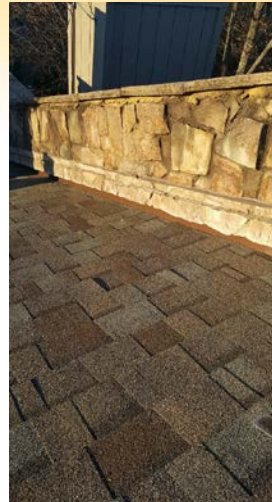

PROJECT SPOTLIGHT STONEHENGE TOWNHOMES

Roanoke, VA

We at Melvin T. Morgan Roofing have completed 100 plus units within Stonehenge Townhomes. The scope of work included removing existing roofing and flashings, installing all new roof underlayment and new Owens Corning TruDefinition Duration Shingles along with custom made flashings. Each Unit required special attention to detail when flashing the stone walls. Head of Maintenance at Stonehenge is Doug Rosier. It was a pleasure doing business with him. Please feel free to give him a call should you want to inquire about his experience. He can be reached at 540-309-1680.

A Little About Us!

We are a licensed Class A Virginia contractor and have been in business for 30 years. We specialize in commercial and residential roofing and guttering. Daily, we serve clients all over the state of Virginia. Our crews are full-time employees of the company and are specifically trained to install each manufacturer's roofing system. We install flat commercial, standing seam metal, slate and shingle roofs, as well as garden (Green) roofs. We will install all styles of guttering systems. We would like the opportunity to serve you and your roofing needs!

FREE ESTIMATE 1-800-249-0358

**"I can do all things, through Christ,
who strengthens me!"**

--Phil 4:13